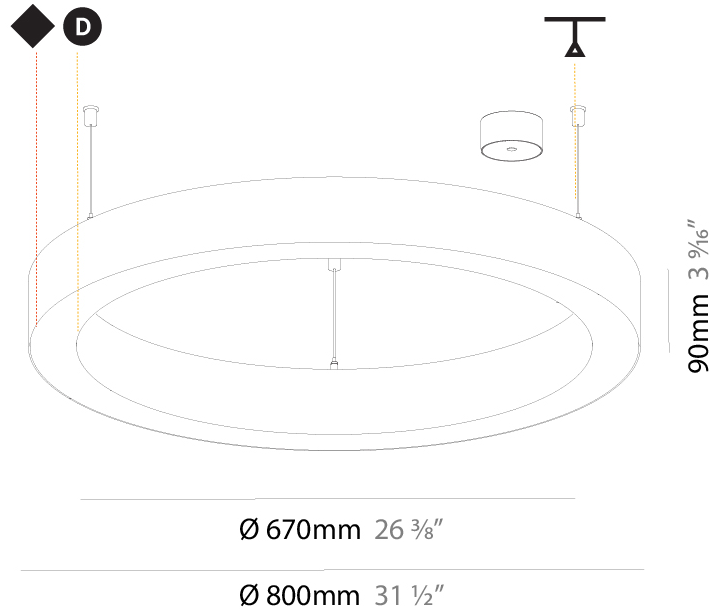

GENERAL

Series: Glorious
Subseries: Glorious Slim
Brand: Prolicht
Division: Architectural
Mounting Type: Suspension
Mounting Location: Ceiling
Subcategory: Ambient

PHYSICAL

Shape: Round
Diameter (mm): 800
Diameter (in): 31 1/2
Height (mm): 90
Height (in): 3 9/16
Max. Overall Height (mm): 2090
Max. Overall Height (in): 82 5/16
Light Distribution: Direct / Indirect
Weight (kg): 8.128
Weight (lbs): 17.92
Diffuser: PMMA - Opal or Micro-Prism
Fixture Finish: SSR / BKV / CWI / CRY / HAB / LAG / UFT / ITA / RUA / RUR / MIC / FTG / MYG / TWT / LOD / PUS / FRO / FUP / KIA / POP / BLS / SPG / MEY / GOH / GUM / CHC / COM / ABZ / JAG / OBR / MOS / ROR
Fixture Material: Aluminum
Cable Details: 2000mm or 6000mm Transparent Cable

ELECTRICAL

Lamp Type: LED (Zhaga Standard)
Input Wattage (W): 56 / 52.5
Total Output Wattage (W): 48 / 45
Dimming: Tri-Mode (Non-Dimming and Phase Dimming (120Vac only) and 0-10V Dimming)
Driver Included: Yes
Driver Location: Integrated
Driver Type: Constant Current - Universal
Driver Class: Class 2
Input Voltage (V): 120 - 277
Constant Current (MA): 350

LED

Color Temperature (°K): 3000 / 3500 / 4000
Max. Delivered Lumen (lm): 9830 / 10035 / 10240
CRI: >80 CRI
Lamp Life (hrs): 50000

OPTICAL

RATINGS AND CERTIFICATIONS

Certified By: Certified for North American Standards
IP rating: IP20