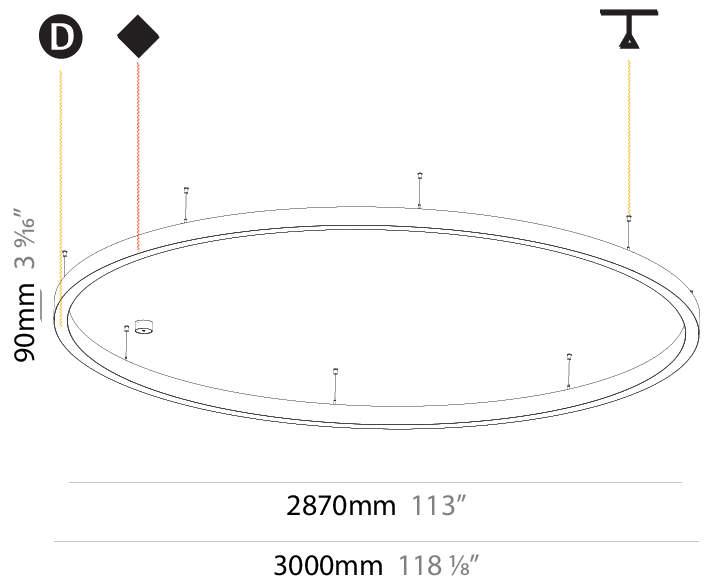

GENERAL

Series: Glorious
Subseries: Glorious Slim
Brand: Prolicht
Division: Architectural
Mounting Type: Suspension
Mounting Location: Ceiling
Subcategory: Ambient

PHYSICAL

Shape: Round
Diameter (mm): 3000
Diameter (in): 118 1/8
Depth (mm): 90
Depth (in): 3 9/16
Max. Overall Height (mm): 2090
Max. Overall Height (in): 82 5/16
Light Distribution: Direct
Weight (kg): 27.55
Weight (lbs): 60.75
Diffuser: [PMMA - Opal or Micro-Prism](#)
Fixture Finish: [SSR / BKV / CWI / CRY / HAB / LAG / UFT / ITA / RUA / RUR / MIC / FTG / MYG / TWT / LOD / PUS / FRO / FUP / KIA / POP / BLS / SPG / MEY / GOH / GUM / CHC / COM / ABZ / JAG / OBR / MOS / ROR](#)
Fixture Material: Aluminum
Cable Details: 2000mm or 6000mm Transparent Cable

ELECTRICAL

Lamp Type: LED (Zhaga Standard)
Input Wattage (W): 227.2
Total Output Wattage (W): 192
Dimming: [Tri-Mode (Non-Dimming and Phase Dimming (120Vac only) and 0-10V Dimming)](#)
Driver Included: Yes
Driver Location: Integrated
Driver Type: Constant Current - Universal
Driver Class: Class 2
Input Voltage (V): 120 - 277
Constant Current (MA): 350

LED

Color Temperature (°K): 3000 / 3500 / 4000
Max. Delivered Lumen (lm): 27160 / 27724 / 28290
CRI: >80 CRI
Efficiency (%): 88
Lamp Life (hrs): 50000

OPTICAL

RATINGS AND CERTIFICATIONS

Certified By: Certified for North American Standards
IP rating: IP20