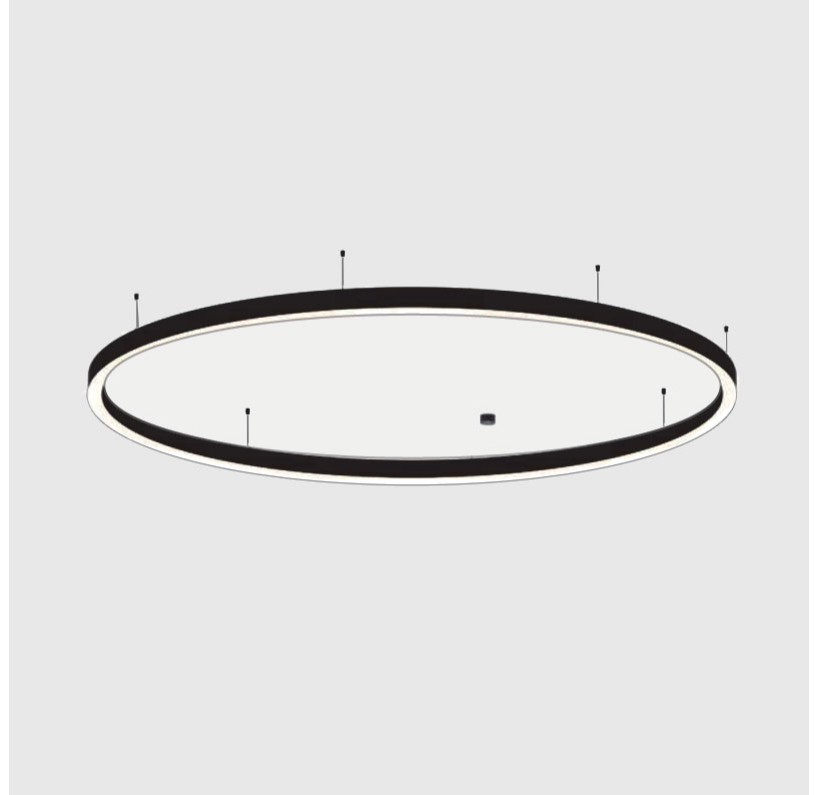

GENERAL

Series: Glorious
Subseries: Glorious Slim
Brand: Prolicht
Division: Architectural
Mounting Type: Suspension
Mounting Location: Ceiling
Subcategory: Ambient

PHYSICAL

Shape: Round
Diameter (mm): 3000
Diameter (in): 118 1/8
Height (mm): 90
Height (in): 3 9/16
Max. Overall Height (mm): 2090
Max. Overall Height (in): 82 5/16
Light Distribution: Direct / Indirect
Weight (kg): 31.716
Weight (lbs): 69.93
Diffuser: [PMMA - Opal or Micro-Prism](#)
Fixture Finish: [SSR / BKV / CWI / CRY / HAB / LAG / UFT / ITA / RUA / RUR / MIC / FTG / MYG / TWT / LOD / PUS / FRO / FUP / KIA / POP / BLS / SPG / MEY / GOH / GUM / CHC / COM / ABZ / JAG / OBR / MOS / ROR](#)
Fixture Material: Aluminum
Cable Details: 2000mm or 6000mm Transparent Cable

ELECTRICAL

Lamp Type: LED (Zhaga Standard)
Input Wattage (W): 224 / 112
Total Output Wattage (W): 192 / 84
Dimming: [Tri-Mode (Non-Dimming and Phase Dimming (120Vac only) and 0-10V Dimming)](#)
Driver Included: Yes
Driver Location: Integrated
Driver Type: Constant Current - Universal
Driver Class: Class 2
Input Voltage (V): 120 - 277
Constant Current (MA): 350

LED

Color Temperature (°K): [3000 / 3500 / 4000](#)
Max. Delivered Lumen (lm): 38980 / 39798 / 40610
CRI: >80 CRI
Lamp Life (hrs): 50000

OPTICAL

RATINGS AND CERTIFICATIONS

Certified By: Certified for North American Standards
IP rating: IP20

2870mm 113"

3000mm 118 1/8"