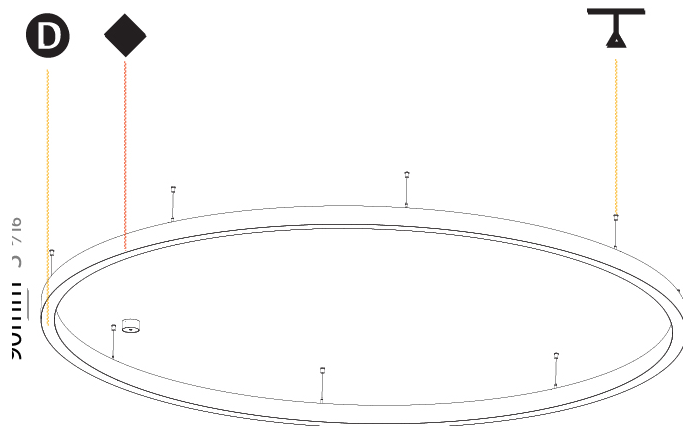

GENERAL

Series: Glorious
Subseries: Glorious Slim
Brand: Prolicht
Division: Architectural
Mounting Type: Suspension
Mounting Location: Ceiling
Subcategory: Ambient

PHYSICAL

Shape: Round
Diameter (mm): 3000
Diameter (in): 118 1/8
Height (mm): 90
Height (in): 3 9/16
Max. Overall Height (mm): 2090
Max. Overall Height (in): 82 5/16
Light Distribution: Direct / Indirect
Weight (kg): 31.716
Weight (lbs): 69.93
Diffuser: [PMMA - Opal or Micro-Prism](#)
Fixture Finish: [SSR / BKV / CWI / CRY / HAB / LAG / UFT / ITA / RUA / RUR / MIC / FTG / MYG / TWT / LOD / PUS / FRO / FUP / KIA / POP / BLS / SPG / MEY / GOH / GUM / CHC / COM / ABZ / JAG / OBR / MOS / ROR](#)
Fixture Material: Aluminum
Cable Details: 2000mm or 6000mm Transparent Cable

ELECTRICAL

Lamp Type: LED (Zhaga Standard)
Input Wattage (W): 224 / 112
Total Output Wattage (W): 192 / 84
Dimming: [Tri-Mode (Non-Dimming and Phase Dimming (120Vac only) and 0-10V Dimming)](#)
Driver Included: Yes
Driver Location: Integrated
Driver Type: Constant Current - Universal
Driver Class: Class 2
Input Voltage (V): 120 - 277
Constant Current (MA): 350

LED

Color Temperature (°K): [3000 / 3500 / 4000](#)
Max. Delivered Lumen (lm): 38980 / 39798 / 40610
CRI: >80 CRI
Lamp Life (hrs): 50000

OPTICAL

RATINGS AND CERTIFICATIONS

Certified By: Certified for North American Standards
IP rating: IP20

2870mm 113"

3000mm 118 1/8"