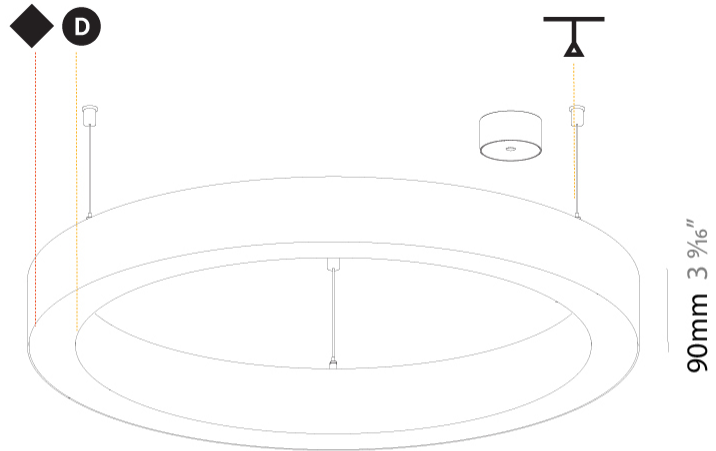

GENERAL

Series: Glorious
Subseries: Glorious Slim
Brand: Prolicht
Division: Architectural
Mounting Type: Suspension
Mounting Location: Ceiling
Subcategory: Ambient

PHYSICAL

Shape: Round
Diameter (mm): 800
Diameter (in): 31 1/2
Height (mm): 90
Height (in): 3 9/16
Max. Overall Height (mm): 2090
Max. Overall Height (in): 82 5/16
Light Distribution: Direct
Weight (kg): 6.772
Weight (lbs): 14.93
Diffuser: [PMMA - Opal or Micro-Prism](#)
Fixture Finish: [SSR / BKV / CWI / CRY / HAB / LAG / UFT / ITA / RUA / RUR / MIC / FTG / MYG / TWT / LOD / PUS / FRO / FUP / KIA / POP / BLS / SPG / MEY / GOH / GUM / CHC / COM / ABZ / JAG / OBR / MOS / ROR](#)
Fixture Material: Aluminum
Cable Details: 2000mm or 6000mm Transparent Cable

ELECTRICAL

Lamp Type: LED (Zhaga Standard)
Input Wattage (W): 56
Total Output Wattage (W): 48
Dimming: [Tri-Mode (Non-Dimming and Phase Dimming (120Vac only) and 0-10V Dimming)](#)
Driver Included: Yes
Driver Location: Integrated
Driver Type: Constant Current - Universal
Driver Class: Class 2
Input Voltage (V): 120 - 277
Constant Current (MA): 350

LED

Color Temperature (°K): [3000 / 3500 / 4000](#)
Max. Delivered Lumen (lm): 5450 / 5557 / 5670
CRI: >80 CRI
Efficiency (%): 88
Lamp Life (hrs): 50000

OPTICAL

RATINGS AND CERTIFICATIONS

Certified By: Certified for North American Standards
IP rating: IP20

Ø 670mm 26 3/8"

Ø 800mm 31 1/2"

90mm 3 9/16"