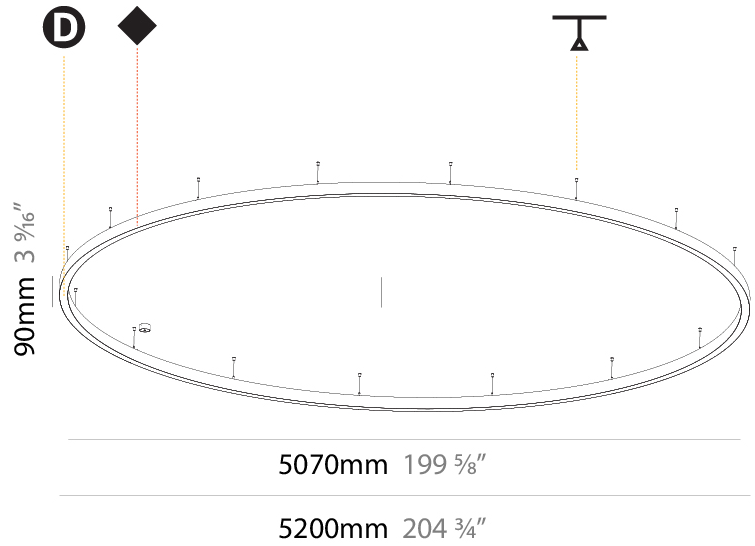

GENERAL

Series: Glorious
Subseries: Glorious Slim
Brand: Prolicht
Division: Architectural
Mounting Type: Suspension
Mounting Location: Ceiling
Subcategory: Ambient

PHYSICAL

Shape: Round
Diameter (mm): 5200
Diameter (in): 204 ³/₄
Height (mm): 90
Height (in): 3 ⁹/₁₆
Max. Overall Height (mm): 2090
Max. Overall Height (in): 82 ⁵/₁₆
Light Distribution: Direct
Weight (kg): 47.232
Weight (lbs): 104.15
Diffuser: PMMA - Opal or Micro-Prism
Fixture Finish: SSR / BKV / CWI / CRY / HAB / LAG / UFT / ITA / RUA / RUR / MIC / FTG / MYG / TWT / LOD / PUS / FRO / FUP / KIA / POP / BLS / SPG / MEY / GOH / GUM / CHC / COM / ABZ / JAG / OBR / MOS / ROR
Fixture Material: Aluminum
Cable Details: 2000mm or 6000mm Transparent Cable

ELECTRICAL

Lamp Type: LED (Zhaga Standard)
Input Wattage (W): 403.2
Total Output Wattage (W): 336
Dimming: Tri-Mode (Non-Dimming and Phase Dimming (120Vac only) and 0-10V Dimming)
Driver Included: Yes
Driver Location: Integrated
Driver Type: Constant Current - Universal
Driver Class: Class 2
Input Voltage (V): 120 - 277
Constant Current (MA): 350

LED

Color Temperature (°K): 3000 / 3500 / 4000
Max. Delivered Lumen (lm): 47520 / 48510 / 49500
CRI: >80 CRI
Efficiency (%): 88
Lamp Life (hrs): 50000

OPTICAL

RATINGS AND CERTIFICATIONS

Certified By: Certified for North American Standards
IP rating: IP20